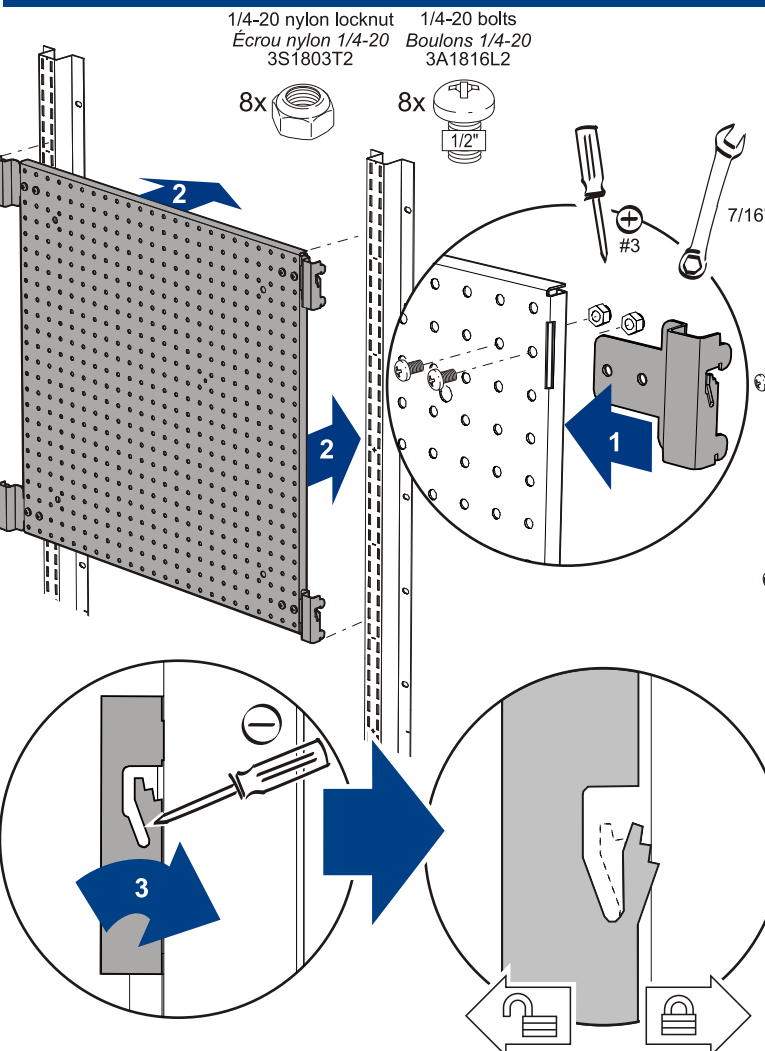

Privacy, Perforated, Tackboard & Marker Panel WM Line

Assembly Guide

Panneau écran, perforé, écriture & affichage Ligne WM

Guide d'assemblage

Ligne WM

- All required hardware is included.
- Please check the contents with your packing slip.
- Read instructions carefully.
- Save this document for future reference.

WM52-53-54 Panels with WM50 brackets

Panneaux WM52-53-54 avec fixations WM50

WM51 Panels

Panneaux WM51

WM56 Panels

Panneaux WM56

The client is responsible for installing the product in a secure manner, to a wall capable of supporting this application, and for determining and using the appropriate anchoring hardware.