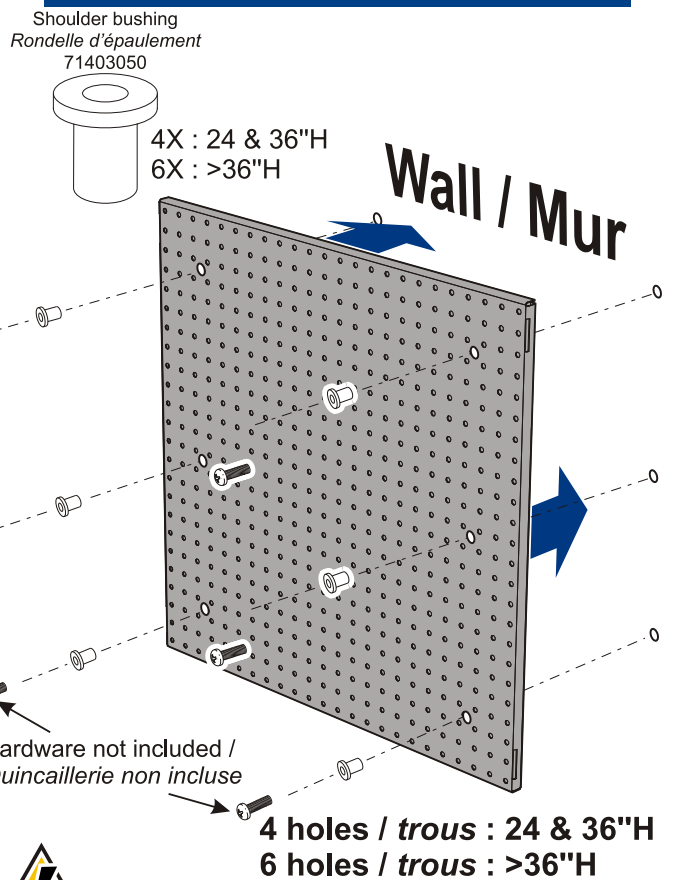

Privacy, Perforated, Tackboard & Marker Panel WM Line

Assembly Guide

Panneau écran, perforé, écriture & affichage Ligne WM

Guide d'assemblage

Ligne WM

- All required hardware is included.
- Please check the contents with your packing slip.
- Read instructions carefully.
- Save this document for future reference.

WM52-53-54 Panels with WM50 brackets

Panneaux WM52-53-54 avec fixations WM50

WM51 Panels

Panneaux WM51

WM56 Panels

Panneaux WM56

The client is responsible for installing the product in a secure manner, to a wall capable of supporting this application, and for determining and using the appropriate anchoring hardware.