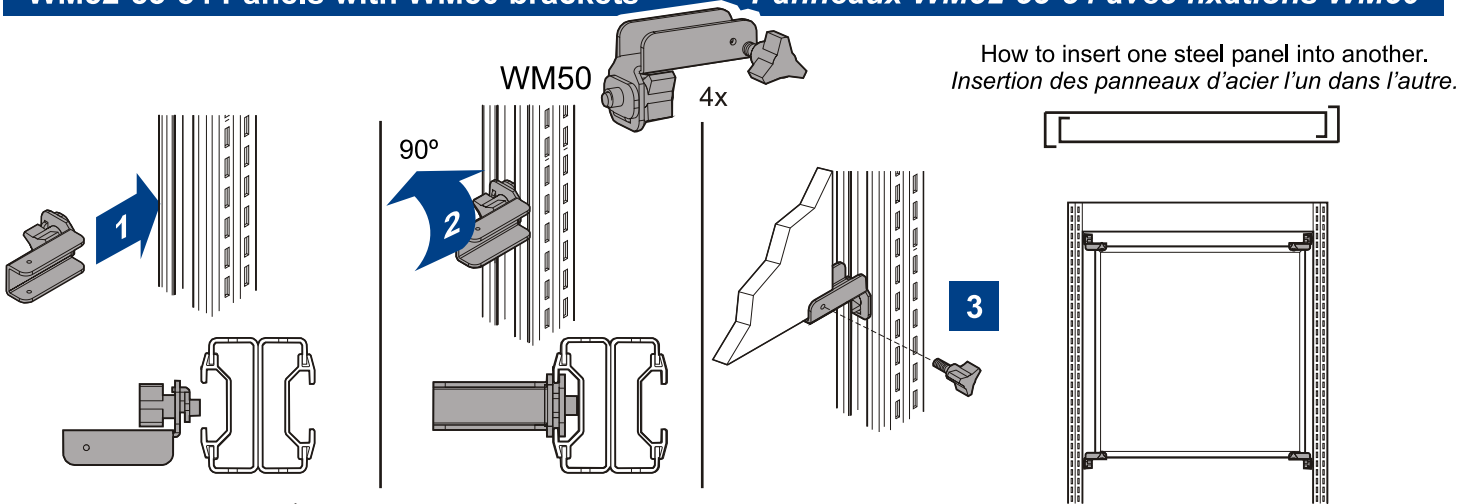

Privacy, Perforated, Tackboard & Marker Panel WM Line

Assembly Guide

Panneau écran, perforé, écriture & affichage Ligne WM

Guide d'assemblage

Ligne WM

- All required hardware is included.
- Please check the contents with your packing slip.
- Read instructions carefully.
- Save this document for future reference.

- Toute la quincaillerie requise est incluse.
- Veuillez vérifier le contenu avec votre feuille de livraison.
- Lisez attentivement les instructions.
- Conservez ces instructions pour référence future.

WM52-53-54 Panels with WM50 brackets

Panneaux WM52-53-54 avec fixations WM50